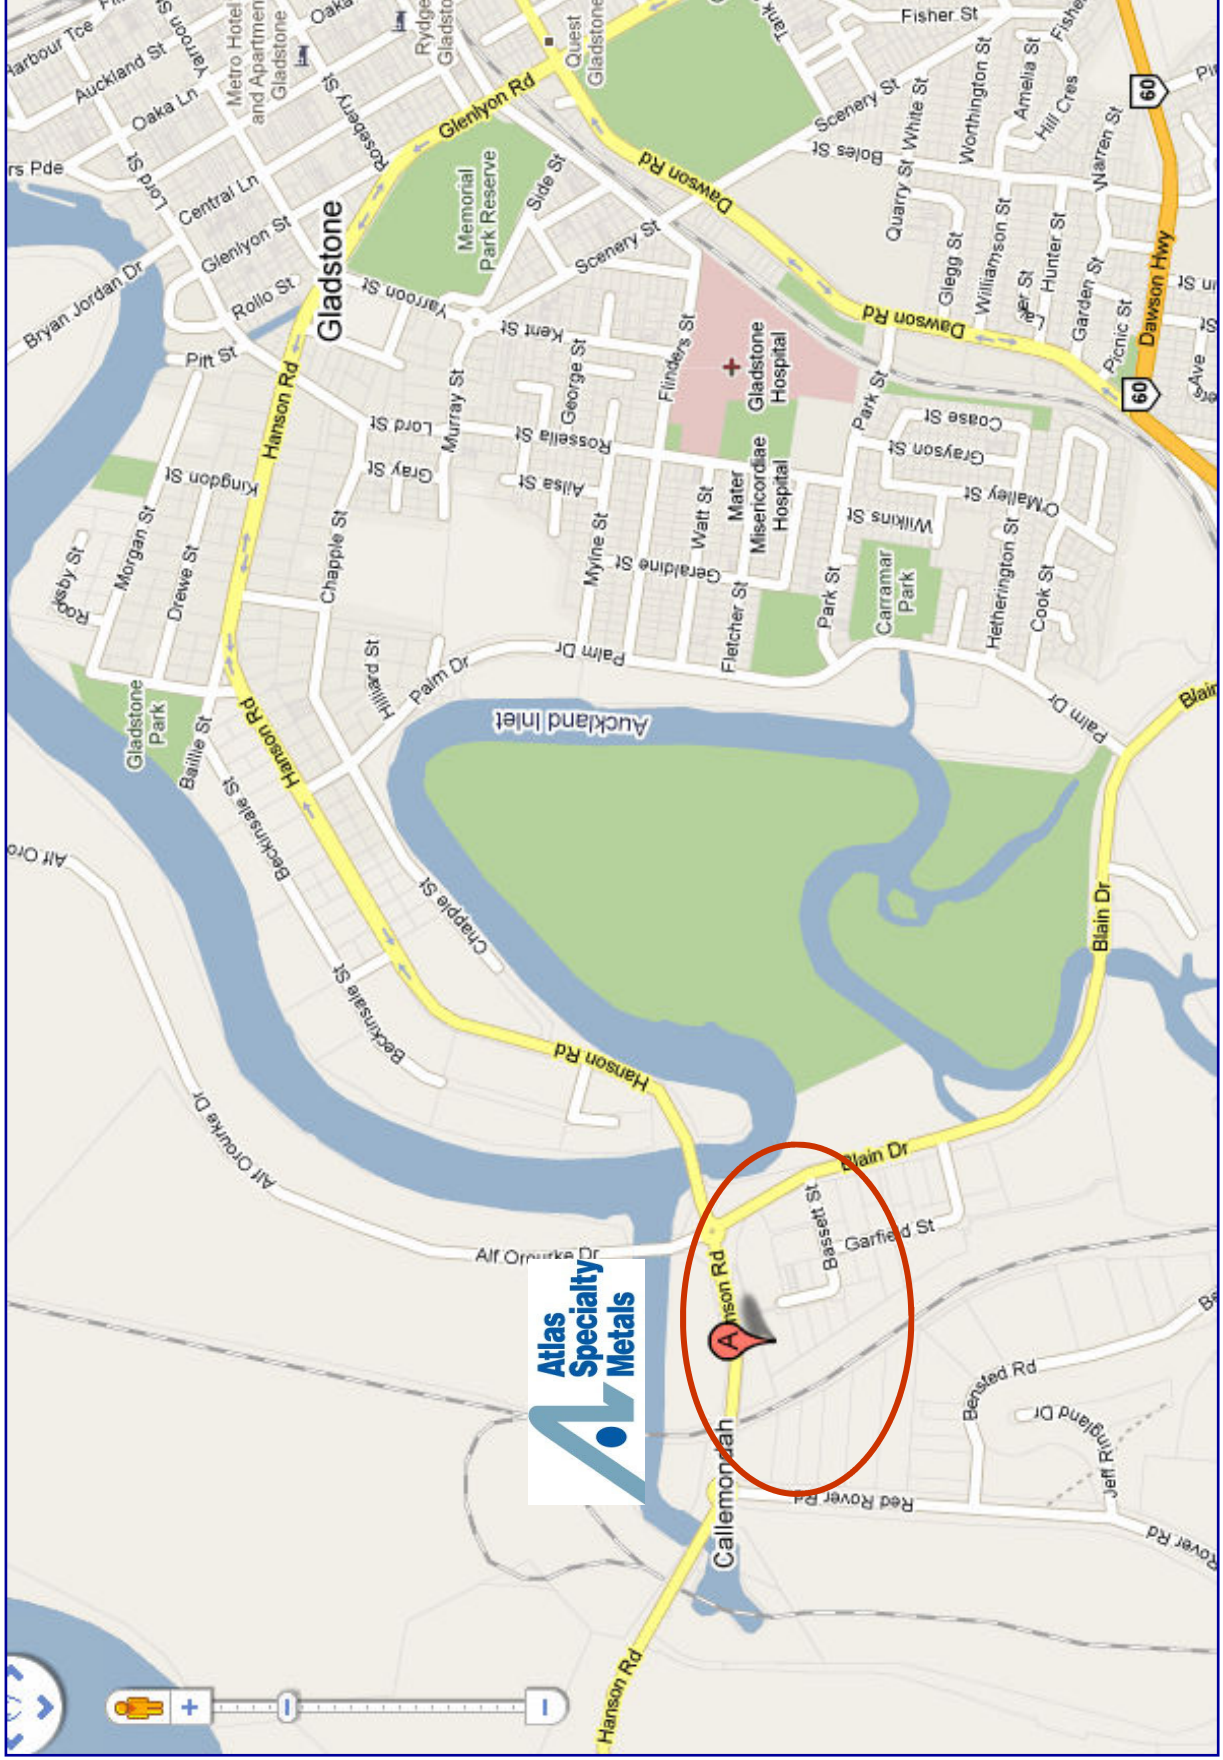

GEA M2M EVENT
Thursday 22 July 2010
4:30—6:30pm

GEA M2M HOST: **ATLAS SPECIALTY METALS**
15 Bassett Street, Gladstone Q 4680
Phone: 07 4976 9088